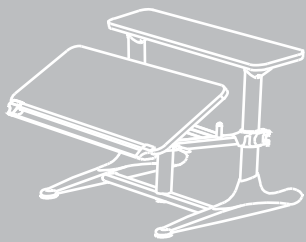

Parts and Material

Fomica Laminate, E1 MDF, Powder coated steel frame, Pu casters

Standard