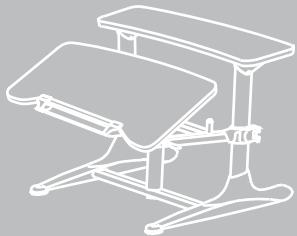

Parts and Material

Fomica Laminate, E1 MDF, Powder coated steel frame, Pu casters

Curve