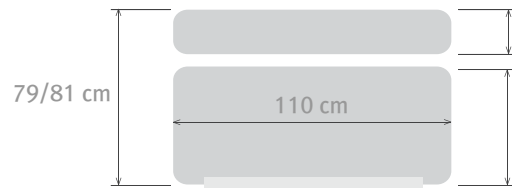

### Dimensions

Assembled desk sizes

Width 114 cm, Depth 86~88 cm, Height 80 cm

### Box sizes

box1 : 116 cm x 70 cm x 13 cm / 22 Kgs  
box2 : 84 cm x 70cm x 8 cm / 9 Kgs  
box3 : 116 cm x 29cm x 4 cm / 7 Kgs

### Adjustment range

height adjustment

min. 55 cm to max 80 cm(+/-2cm)

Ages/heights for use

from 5 to adults / from height 100cm

Tilting angle adjustment

0 ~ 35° (+/-2 Seamless tilt angle adjustment)

### Dimensions

Assembled desk sizes

Width 110 cm, Depth 79/81cm, Height 80 cm