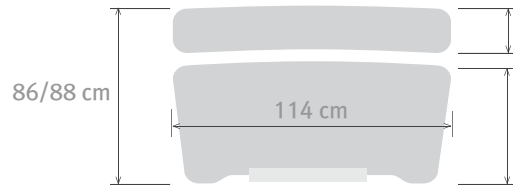

# NistulGrow Desks

from age 5 to teens or adults.

NistulGrow desks and chairs provide a high quality and perfect working area for your fast growing children. The table top of desks are both height adjustable and tilting angle adjustable to adapt to your child's requirements.

### Dimensions

Assembled desk sizes

Width 114 cm, Depth 86~88 cm, Height 80 cm

### Box sizes

box1 : 116 cm x 70 cm x 13 cm / 22 Kgs  
box2 : 84 cm x 70cm x 8 cm / 9 Kgs  
box3 : 116 cm x 29cm x 4 cm / 7 Kgs

### Dimensions

Assembled desk sizes

Width 110 cm, Depth 79/81cm, Height 80 cm