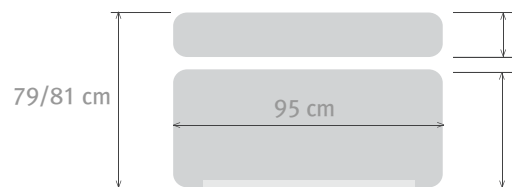

3. NistulGrow Desk – Standard-N- for School

Dimensions

Assembled desk sizes

Width 95 cm, Depth 79/81cm, Height 80 cm

Weights

Net weight : 32 Kgs, Gross weight : 37 Kgs

Box sizes

box1 : 112 cm x 68 cm x 12 cm / 21 Kgs

box2 : 84 cm x 70cm x 8 cm / 9 Kgs

box3 : 113 cm x 29cm x 4 cm / 7 Kgs

Adjustment range

Height adjustment

min. 55 cm to max 80 cm(+/-2cm)

Ages/heights for use

from 5 to adults / from height 100cm

Tilting angle adjustment

0 ~ 35° (+/-2 Seamless tilt angle adjustment)

Parts and Material

Fomica Laminate, E1 MDF, Powder coated steel frame, Pu casters